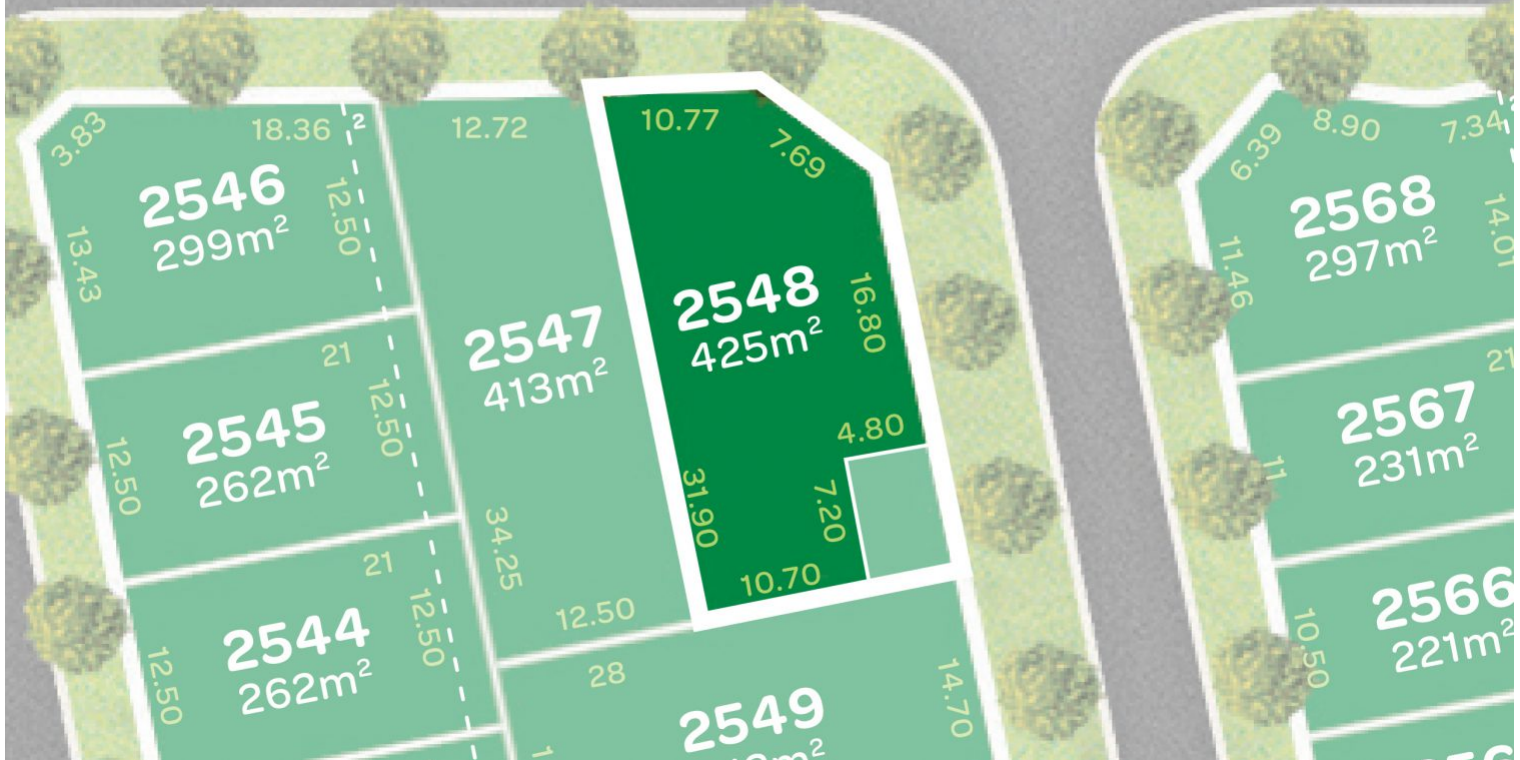

LOUISVILLE DRIVE

Lot 2548

Stage 25B

\$293,000

Area: 425m²

Frontage: 18.36m

Depth: 31.9m

Speak to our Sales Agent for more information on 1300 001 687.