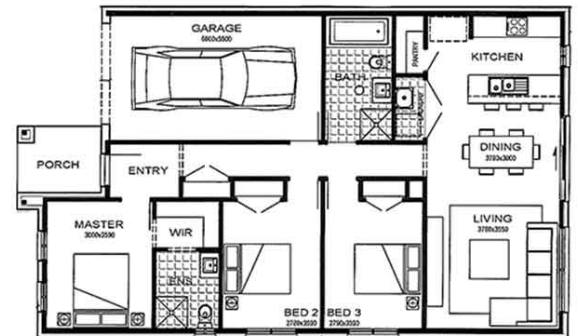

Angie 21
\$409,900

MEGA HOMES

Lot 3002

Area: 275m²

Frontage: 13.1m

Depth: 21m

BED 3 BATH 2 CAR 1

Speak to our Sales Agent for more information on 1300 001 687.