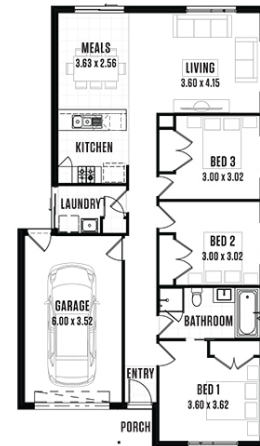

Bolt
\$458,428

LANGDON BUILDING

Lot 2334
Area: 368m²
Frontage: 16m
Depth: 25.32m

BED 3 BATH 1 CAR 1

Speak to our Sales Agent for more information on 1300 001 687.