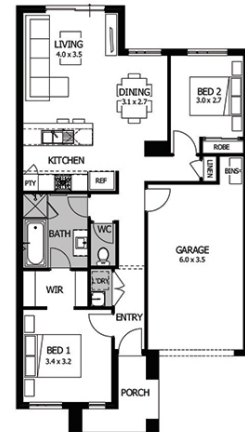

Maple 12

\$393,600

HOMEBUYERS CENTRE

Lot 1849

Area: 179m²

Frontage: 8.50m

Depth: 21m

BED **2** BATH **1** CAR **1**

INCLUSIONS

Fixed site costs
Quality floor coverings throughout
Stylish Blinds
Flyscreens

Speak to our Sales Agent for more information on 1300 001 687.