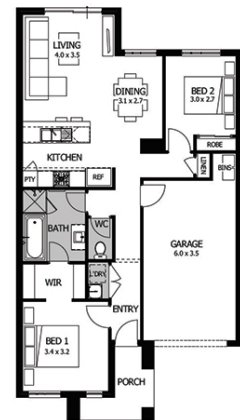

Maple 12
\$394,400

HOMEBUYERS CENTRE

Lot 1850
Area: 179m²
Frontage: 8.50m
Depth: 21m

BED 2 BATH 1 CAR 1

INCLUSIONS

Fixed site costs
Quality floor coverings throughout
Stylish Blinds
Flyscreens

Speak to our Sales Agent for more information on 1300 001 687.