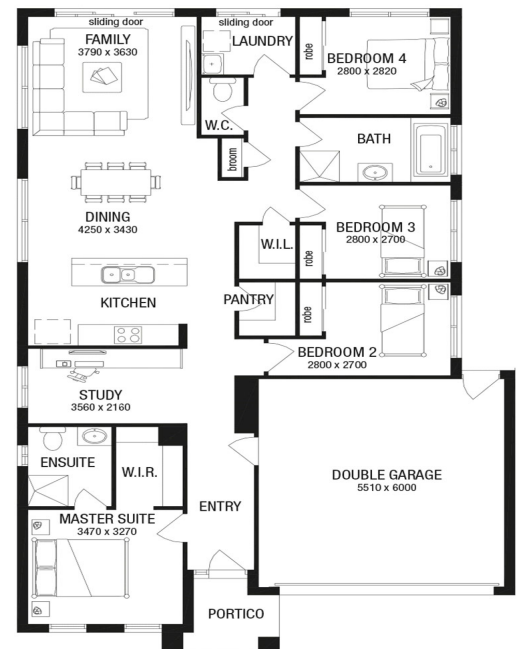

Amira 20
\$524,441

METRICON

Lot 1832
Area: 293m²
Frontage: 14m
Depth: 28m

BED 4 BATH 2 CAR 2

Speak to our Sales Agent for more information on 1300 001 687.