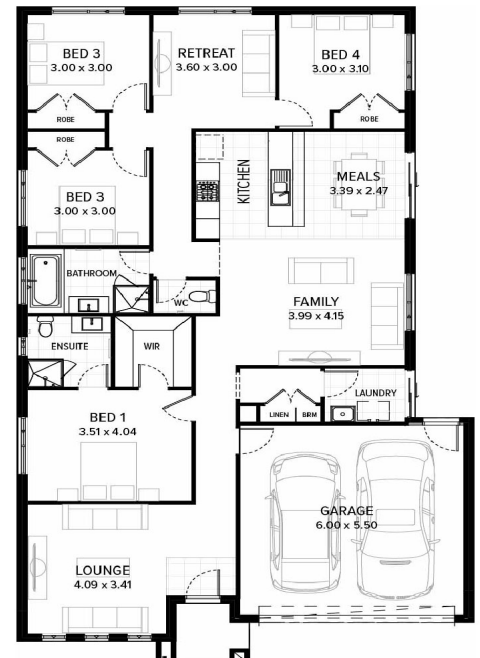

Speak to our Sales Agent for more information on 1300 001 687.