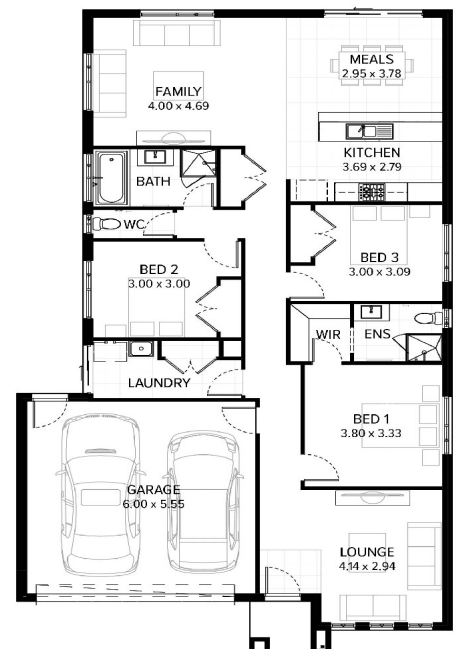

Speak to our Sales Agent for more information on 1300 001 687.