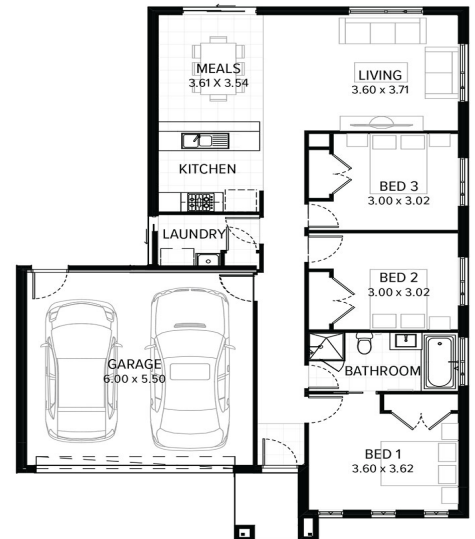

Speak to our Sales Agent for more information on 1300 001 687.