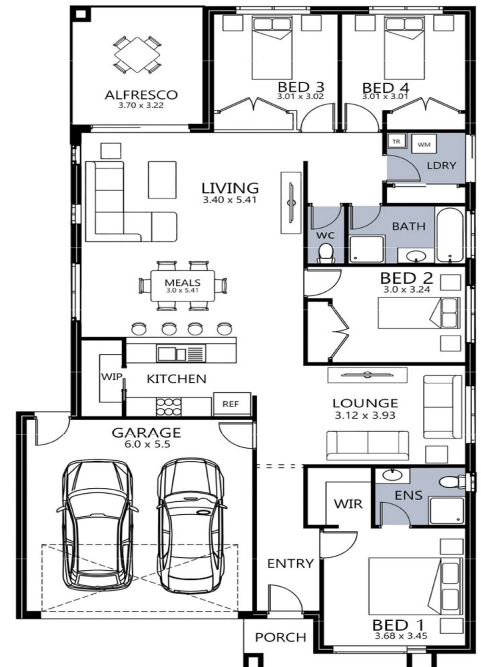

Merlo 205
\$496,123

ABC HOME GROUP

Lot 224
Area: 350m²
Frontage: 12.5m
Depth: 28m

BED 4 BATH 2 CAR 2

INCLUSIONS

18 MONTHS PRICE FREEZE
H2 SLAB UPGRADE
2580MM CEILING HEIGHT
20MM STONE BENCHTOPS
3.2KW SPLIT SYSTEM
30m² COLOUR CONCRETE DRIVEWAY
TILES & CARPETS THROUGH OUT