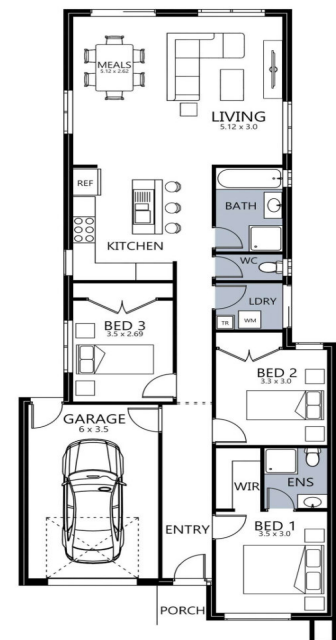

Merryfield 148
\$392,903

ABC HOME GROUP

Lot 117
Area: 238m²
Frontage: 8.5m
Depth: 28m

BED 3 BATH 2 CAR 1

INCLUSIONS

18 MONTHS PRICE FREEZE
H2 SLAB UPGRADE
2580MM CEILING HEIGHT
20MM STONE BENCHTOPS
3.2KW SPLIT SYSTEM
30m² COLOUR CONCRETE DRIVEWAY
600 MM APPLIANCES,
TILES & CARPETS THROUGH OUT.