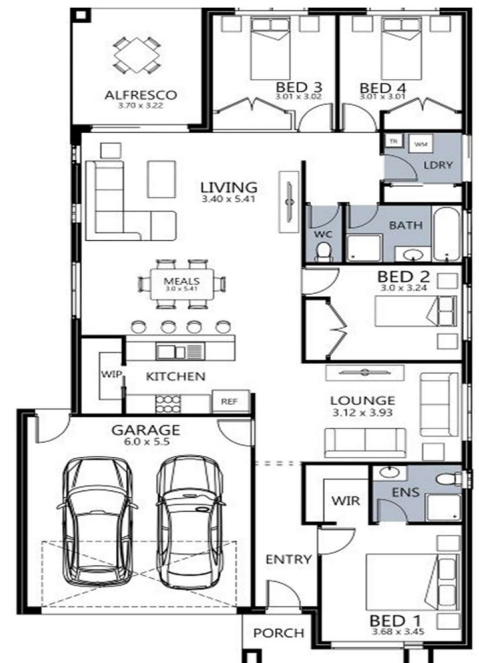

## Merlo 205

### ABC HOME GROUP

Lot 2554  
 Area: 350m<sup>2</sup>  
 Frontage: 12.5m  
 Depth: 28m

BED 4 BATH 2 CAR 2

#### INCLUSIONS

- 18 MONTHS PRICE FREEZE
- H2 SLAB UPGRADE.
- NBN /OPTICUM PACKAGE.
- 900 MM APPLIANCES.
- CHOICE TO CHOOSE UPGRADE FACADE.
- 20MM SILESTOENE VANITY BENCH.

Speak to our Sales Agent for more information on 1300 001 687.