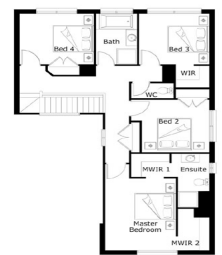

Bella 25

\$496,900

PDX

Lot 2458
Area: 313m²
Frontage: 12.5m
Depth: 25m

BED 4 BATH 2 CAR 2

INCLUSIONS

- TITLED LAND!!
- Guaranteed Site Start
- Euro stainless steel cooktop & oven
- Gas ducted heating
- Estate covenants