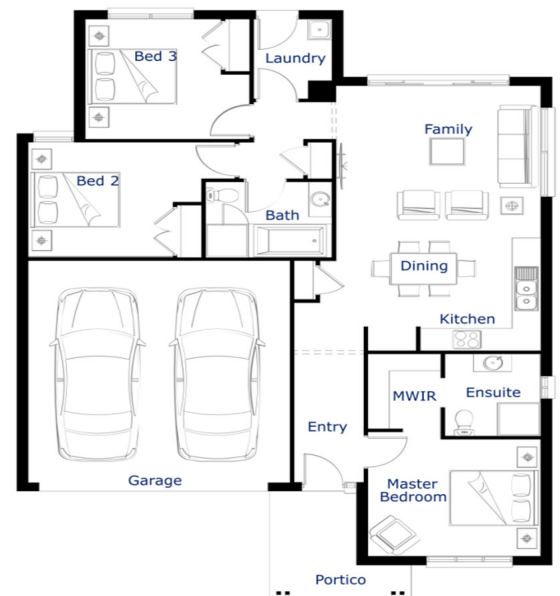

Jura 16
\$421,900

PDX

Lot 2458
Area: 313m²
Frontage: 12.5m
Depth: 25m

BED 3 BATH 2 CAR 2

INCLUSIONS

TITLED LAND!!
Guaranteed Site Start
Euro stainless steel cooktop & oven
Gas ducted heating
Estate covenants