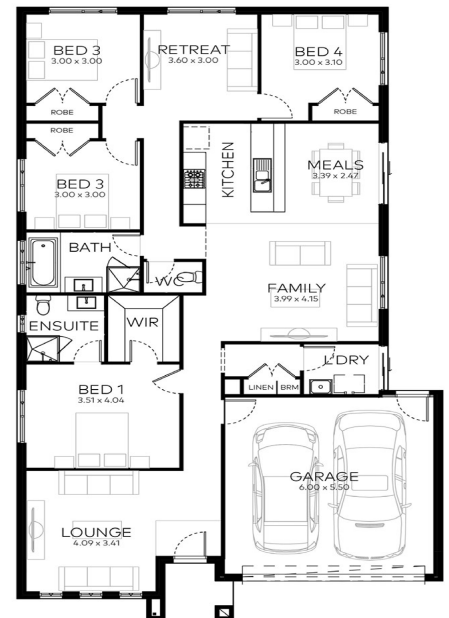

DEVELOPED BY
Wel.Co

SOLD BY
RPM
REAL ESTATE GROUP